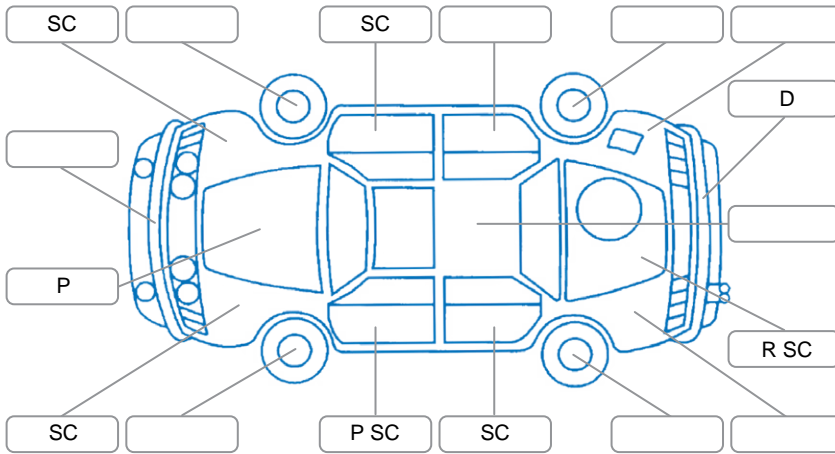

Report ID:	28,219,925	Version:	1
Created:	03 Jun 2026		

Make:	Ford	Model:	Ranger
Body Style:	Utility	Year:	2019
Rego No.:	MDY308	Rego Expiry:	31 Aug 2026
WoF Expiry:	18 Apr 2027	Odometer:	175,742 Kms
Good No.:	28219925	VIN:	MNAUM2F80KW969175
Next Service:	179,000 Kms	Service History:	Yes

### Key

S = Scratch    R = Rust    C = Crack    \* = Decals    W = Significant scuffs  
 D = Dent    PT = Paint defect    P = Pin dent    SC = Stone Chips

Note: some defects and blemishes may not be displayed in the diagram