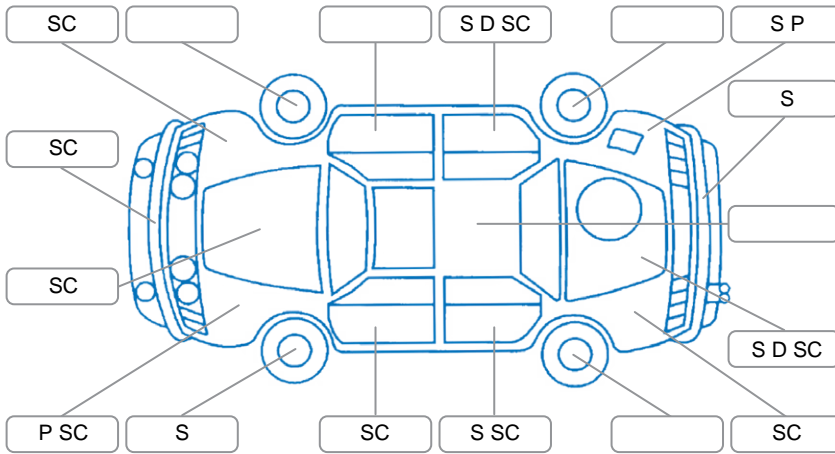

Report ID:	28,219,790	Version:	3
Created:	25 Jun 2026		

Make:	KIA	Model:	Sportage
Body Style:	SUV	Year:	2013
Rego No.:	GZL847	Rego Expiry:	29 Jul 2026
WoF Expiry:	19 Jun 2027	Odometer:	114,650 Kms
Good No.:	28219790	VIN:	KNAPC811MD7481953
Next Service:	124, 664 Kms	Service History:	Yes

Key
 S = Scratch R = Rust C = Crack * = Decals W = Significant scuffs
 D = Dent PT = Paint defect P = Pin dent SC = Stone Chips

Note: some defects and blemishes may not be displayed in the diagram

Body Inspection Comments

LR indicator lens cracked.

Conditions During Body Inspection Dry

Under Carriage and Under Bonnet Inspection Comments

Engine rattle.

Interior Comments

Seats:	Good
Carpets:	Good
Panels:	Average
Dashboard:	Good