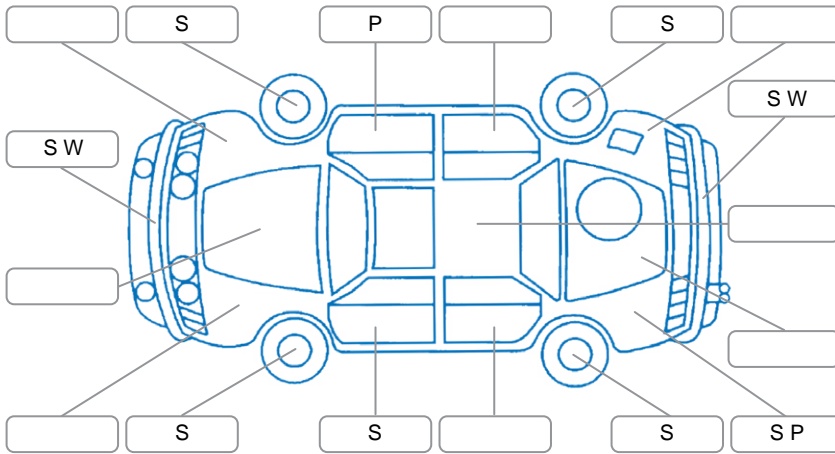

Report ID:	28,219,669	Version:	1
Created:	03 Jul 2026		

Make:	Toyota	Model:	Aqua
Body Style:	Hatchback	Year:	2018
Rego No.:	QFE450	Rego Expiry:	12 Oct 2026
WoF Expiry:	13 Jul 2027	Odometer:	123,582 Kms
Good No.:	28219669	VIN:	7AT0H65YX23727400
Next Service:	133,580km's	Service History:	No

Key

S = Scratch R = Rust C = Crack * = Decals W = Significant scuffs
 D = Dent PT = Paint defect P = Pin dent SC = Stone Chips

Note: some defects and blemishes may not be displayed in the diagram

Body Inspection Comments

Conditions During Body Inspection: Dry Wet

Under Carriage and Under Bonnet Inspection Comments

Interior Comments

Seats:	Good
Carpets:	Good
Panels:	Good
Dashboard:	Good

General Comments

Road Conditions During Test Drive	Wet	
Engine Timing Mechanism	Timing Chain	
Evidence of Cam Belt Replacement	<input type="checkbox"/> Yes <input type="checkbox"/> No	Kms
Inspected by:	Jason Young	
Published by:	Callum Busuttill	
Inspection Date:	29 Jun 2026	