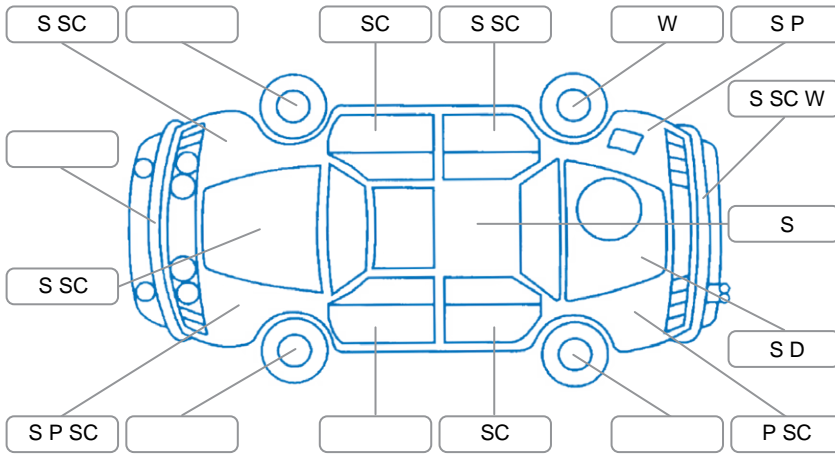

Report ID:	28,219,496	Version:	3
Created:	15 Jun 2026		

Make:	Subaru	Model:	Exiga
Body Style:	Wagon	Year:	2012
Rego No.:	MCG310	Rego Expiry:	11 Jul 2026
WoF Expiry:	03 Jun 2027	Odometer:	183,898 Kms
Good No.:	28219496	VIN:	7AT0GF1RX18020563
Next Service:	194,000 kms	Service History:	No

Key
 S = Scratch R = Rust C = Crack * = Decals W = Significant scuffs
 D = Dent PT = Paint defect P = Pin dent SC = Stone Chips

Note: some defects and blemishes may not be displayed in the diagram

Body Inspection Comments

Conditions During Body Inspection	Dry
-----------------------------------	-----

Under Carriage and Under Bonnet Inspection Comments

Interior Comments

Seats:	Poor
Carpets:	Average
Panels:	Good
Dashboard:	Good