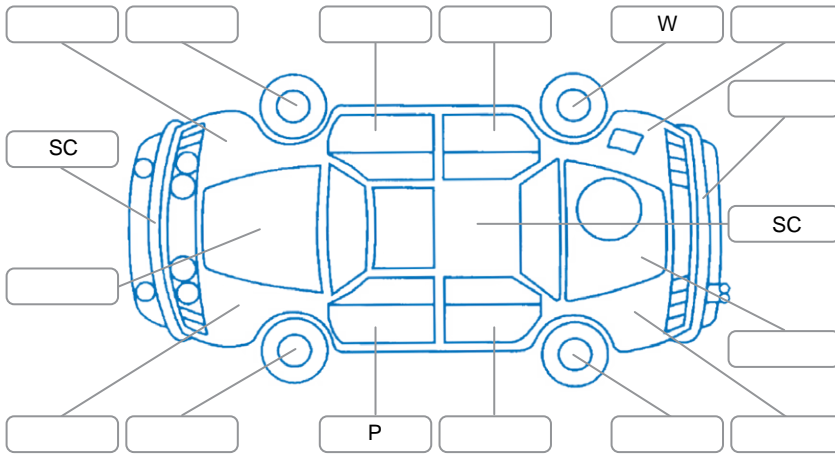

Report ID:	28,219,215	Version:	1
Created:	03 Jun 2026		

Make:	Mitsubishi	Model:	Triton
Body Style:	Utility	Year:	2016
Rego No.:	JWY23	Rego Expiry:	20 Oct 2026
WoF Expiry:	17 Jun 2027	Odometer:	128,127 Kms
Good No.:	28219215	VIN:	MMAJYKK10GH025525
Next Service:	138,129 Kms	Service History:	Yes

**Key**

S = Scratch    R = Rust    C = Crack    \* = Decals    W = Significant scuffs  
 D = Dent    PT = Paint defect    P = Pin dent    SC = Stone Chips

Note: some defects and blemishes may not be displayed in the diagram