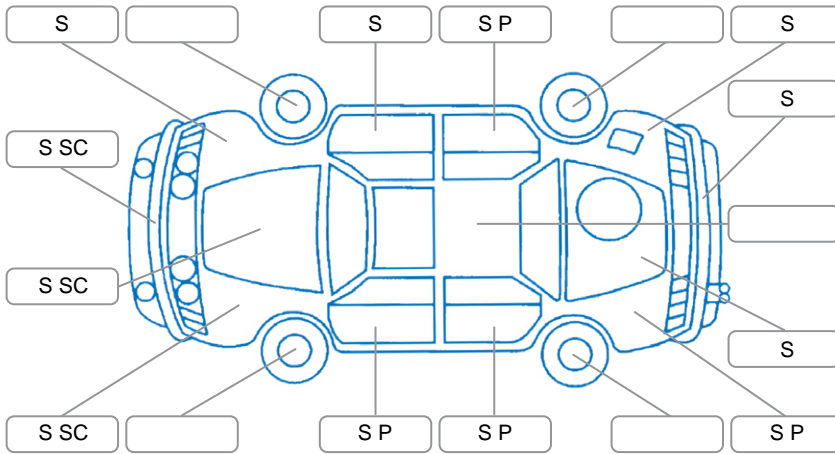

Report ID:	28,219,204	Version:	2
Created:	13 Jun 2026		

Make:	Toyota	Model:	Fortuner
Body Style:	SUV	Year:	2019
Rego No.:	RCJ451	Rego Expiry:	01 Dec 2026
WoF Expiry:	19 Jun 2027	Odometer:	140,574 Kms
Good No.:	28219204	VIN:	MR0HA3FS300064495
Next Service:	150000	Service History:	No

Key
 S = Scratch R = Rust C = Crack * = Decals W = Significant scuffs
 D = Dent PT = Paint defect P = Pin dent SC = Stone Chips

Note: some defects and blemishes may not be displayed in the diagram

Body Inspection Comments

Roof tray installed

Conditions During Body Inspection

Dry

Under Carriage and Under Bonnet Inspection Comments

Interior Comments

Seats:	Good
Carpets:	Good
Panels:	Good
Dashboard:	Good

General Comments

Red arc brake controller, no tow bar tongue