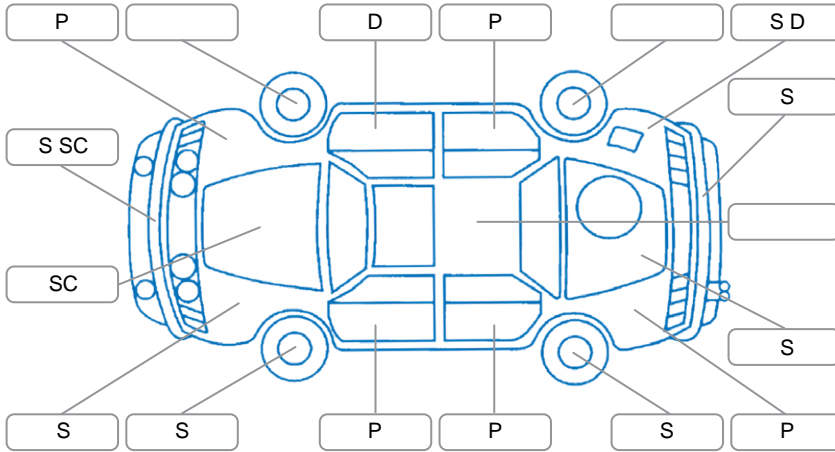

Report ID:	28,219,145	Version:	1
Created:	02 Jun 2026		

Make:	Suzuki	Model:	Swift
Body Style:	Hatchback	Year:	2005
Rego No.:	JGK36	Rego Expiry:	22 Aug 2026
WoF Expiry:	27 Aug 2026	Odometer:	145,075 Kms
Good No.:	28219145	VIN:	7AT0GK0CX15150820
Next Service:	Overdue.	Service History:	No

Key

S = Scratch R = Rust C = Crack * = Decals W = Significant scuffs
 D = Dent PT = Paint defect P = Pin dent SC = Stone Chips

Note: some defects and blemishes may not be displayed in the diagram

Body Inspection Comments

Front left centre cap on rim cracked.

Conditions During Body Inspection Wet

Under Carriage and Under Bonnet Inspection Comments

Left inner CV boot weep.
 Right inner CV boot leak.
 Oil weep.

Interior Comments