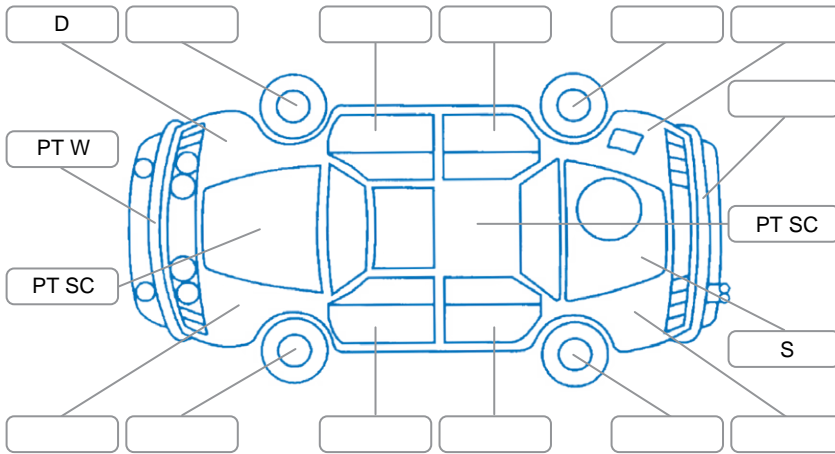

Report ID:	28,219,075	Version:	1
Created:	04 Jun 2026		

Make:	Toyota	Model:	Landcruiser
Body Style:	SUV	Year:	1998
Rego No.:	NPY328	Rego Expiry:	06 Jan 2027
WoF Expiry:	16 Dec 2026	Odometer:	167,747 Kms
Good No.:	28219075	VIN:	7AT0H60HX21007497
Next Service:	177,700kms	Service History:	No

Key

S = Scratch R = Rust C = Crack * = Decals W = Significant scuffs
 D = Dent PT = Paint defect P = Pin dent SC = Stone Chips

Note: some defects and blemishes may not be displayed in the diagram

Body Inspection Comments

8 seater.
 Paint is fading on bonnet, roof, mirror covers. Left front wheel centre cap is missing.
 Door window mouldings coatings are worn. Right door mirror is different colour.

Conditions During Body Inspection Dry