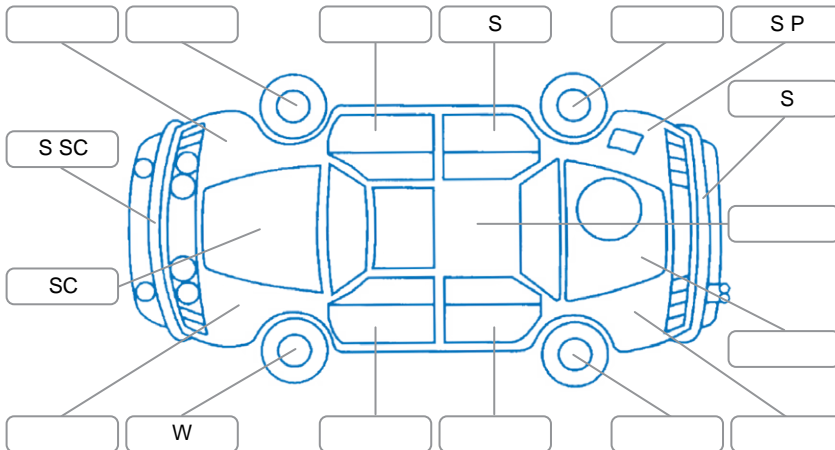

Report ID:	28,219,052	Version:	1
Created:	22 Jun 2026		

Make:	Ford	Model:	Endura
Body Style:	SUV	Year:	2018
Rego No.:	LMW608	Rego Expiry:	20 Dec 2026
WoF Expiry:	30 Jun 2027	Odometer:	187,600 Kms
Good No.:	28219052	VIN:	2FMTK5A38JBB83818
Next Service:	197000	Service History:	Yes

Key
 S = Scratch R = Rust C = Crack * = Decals W = Significant scuffs
 D = Dent PT = Paint defect P = Pin dent SC = Stone Chips

Note: some defects and blemishes may not be displayed in the diagram

Body Inspection Comments