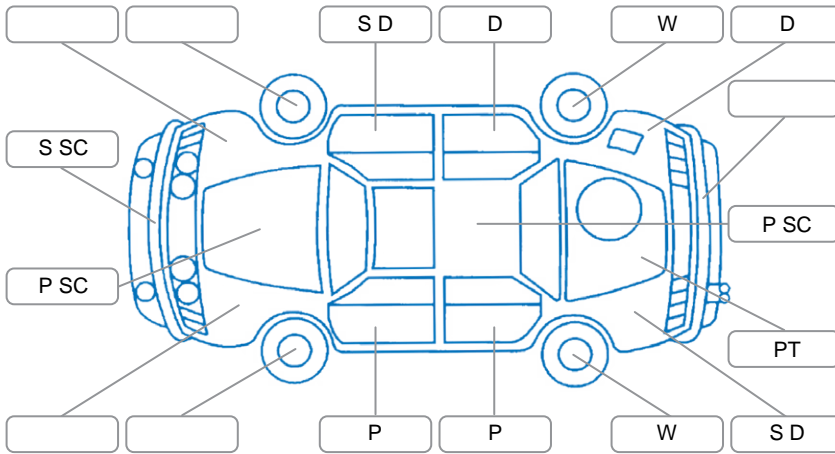

Report ID:	28,218,907	Version:	1
Created:	04 Jun 2026		

Make:	Mitsubishi	Model:	ASX
Body Style:	SUV	Year:	2010
Rego No.:	JTR42	Rego Expiry:	11 Aug 2026
WoF Expiry:	16 Jun 2027	Odometer:	233,856 Kms
Good No.:	28218907	VIN:	JMFXTGA2WBZ001447
Next Service:	243,000kms	Service History:	No

Key
 S = Scratch R = Rust C = Crack * = Decals W = Significant scuffs
 D = Dent PT = Paint defect P = Pin dent SC = Stone Chips

Note: some defects and blemishes may not be displayed in the diagram

Body Inspection Comments

Clear paint is flaking on rear spoiler.

Conditions During Body Inspection

Dry

Under Carriage and Under Bonnet Inspection Comments

Interior Comments

Seats:	Average
Carpets:	Right front is torn around foot rest.
Panels:	Good
Dashboard:	Good