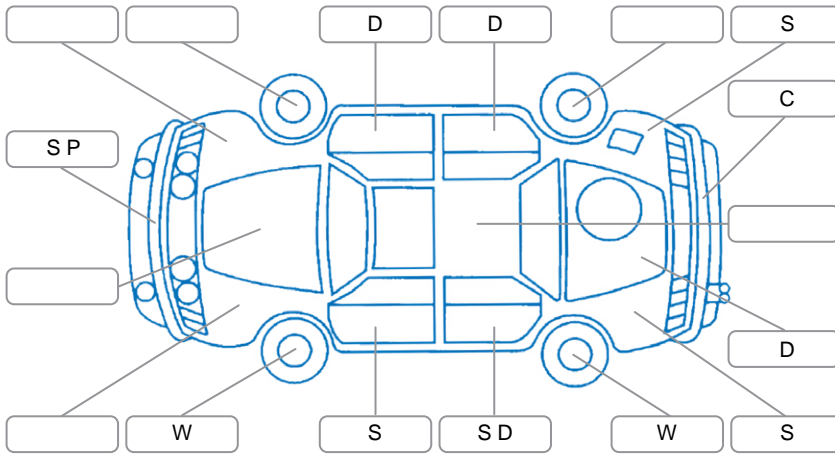

Report ID:	28,218,809	Version:	5
Created:	05 Jun 2026		

Make:	KIA	Model:	Niro
Body Style:	SUV	Year:	2023
Rego No.:	PUU902	Rego Expiry:	23 Sep 2026
WoF Expiry:	19 Jun 2027	Odometer:	47,471 Kms
Good No.:	28218809	VIN:	KNACR81EVP5067875
Next Service:	61,000 kms	Service History:	Yes

Key
 S = Scratch R = Rust C = Crack * = Decals W = Significant scuffs
 D = Dent PT = Paint defect P = Pin dent SC = Stone Chips

Note: some defects and blemishes may not be displayed in the diagram

Body Inspection Comments

Conditions During Body Inspection: Dry

Under Carriage and Under Bonnet Inspection Comments

Interior Comments

Seats:	Good
Carpets:	Good
Panels:	Good
Dashboard:	Good

General Comments

Windscreen stone chip - passed fresh VTNZ WOF.