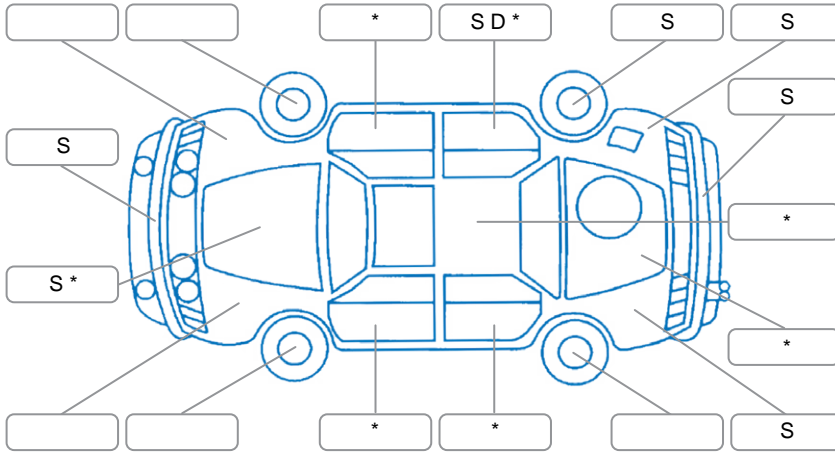

Report ID:	28,218,799	Version:	3
Created:	17 Jun 2026		

Make:	Nissan	Model:	Navara
Body Style:	Utility	Year:	2020
Rego No.:	MRH760	Rego Expiry:	28 Feb 2027
WoF Expiry:	19 Jan 2027	Odometer:	106,800 Kms
Good No.:	28218799	VIN:	MNTCB2D23A0017173
Next Service:	109000	Service History:	Yes

Key

S = Scratch R = Rust C = Crack * = Decals W = Significant scuffs
 D = Dent PT = Paint defect P = Pin dent SC = Stone Chips

Note: some defects and blemishes may not be displayed in the diagram

Body Inspection Comments

Conditions During Body Inspection

Under Carriage and Under Bonnet Inspection Comments

Interior Comments

Seats:	Good
Carpets:	Good
Panels:	Good
Dashboard:	Good

General Comments

Road Conditions During Test Drive	Wet	
Engine Timing Mechanism	Timing Chain	
Evidence of Cam Belt Replacement	<input type="checkbox"/> Yes <input type="checkbox"/> No	Kms
Inspected by:	Curshey Accad	
Published by:	Henry Manders	
Inspection Date:	02 Jun 2026	