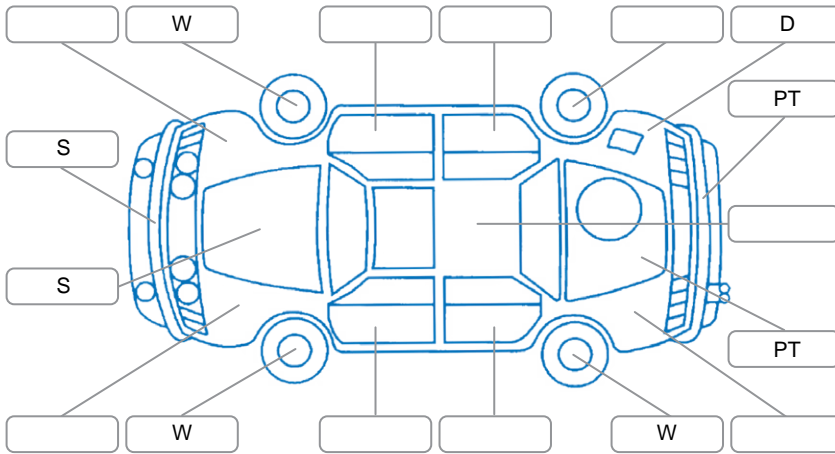

Report ID:	28,218,734	Version:	1
Created:	02 Jun 2026		

Make:	Holden	Model:	Barina
Body Style:	Hatchback	Year:	2008
Rego No.:	FWS756	Rego Expiry:	31 Aug 2026
WoF Expiry:	10 Oct 2026	Odometer:	124,980 Kms
Good No.:	28218734	VIN:	KL3SA086E7B758614
Next Service:	131716	Service History:	No

Key
 S = Scratch R = Rust C = Crack * = Decals W = Significant scuffs
 D = Dent PT = Paint defect P = Pin dent SC = Stone Chips

Note: some defects and blemishes may not be displayed in the diagram

Body Inspection Comments

Boot doesn't open with key

Conditions During Body Inspection

Dry

Under Carriage and Under Bonnet Inspection Comments

Front wheel drive

Interior Comments

Seats:	Good
Carpets:	Good
Panels:	Good
Dashboard:	Good