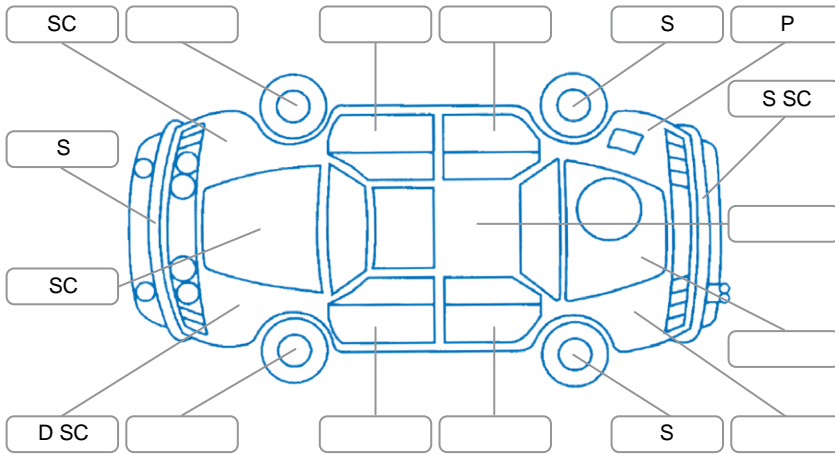

Report ID:	28,218,723	Version:	1
Created:	29 May 2026		

Make:	Dodge	Model:	Journey
Body Style:	SUV	Year:	2013
Rego No.:	HDH970	Rego Expiry:	04 Nov 2026
WoF Expiry:	11 Feb 2027	Odometer:	85,748 Kms
Good No.:	28218723	VIN:	3C4PDCKG6ET106476
Next Service:	88,746kms	Service History:	No

Key
 S = Scratch R = Rust C = Crack * = Decals W = Significant scuffs
 D = Dent PT = Paint defect P = Pin dent SC = Stone Chips

Note: some defects and blemishes may not be displayed in the diagram

Body Inspection Comments

Conditions During Body Inspection: Wet

Under Carriage and Under Bonnet Inspection Comments

Oil leaks.

Interior Comments

Seats:	Good
Carpets:	Good
Panels:	Good
Dashboard:	Good

General Comments

Road Conditions During Test Drive	Dry
Engine Timing Mechanism	Timing Chain
Evidence of Cam Belt Replacement	<input type="checkbox"/> Yes <input type="checkbox"/> No Kms
Inspected by:	LukaAjitvan Woerden
Published by:	LukaAjitvan Woerden
Inspection Date:	29 May 2026