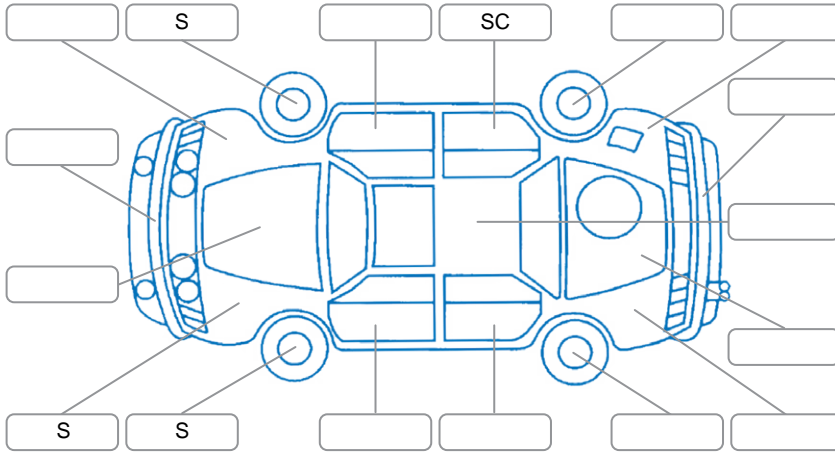

Report ID:	28,218,706	Version:	7
Created:	15 Jun 2026		

Make:	Skoda	Model:	Yeti
Body Style:	Wagon	Year:	2013
Rego No.:	LAG283	Rego Expiry:	12 Nov 2026
WoF Expiry:	17 Jun 2027	Odometer:	89,030 Miles
Good No.:	28218706	VIN:	TMBMD75L7D6072723
Next Service:	94,200mls	Service History:	Yes

Key

S = Scratch R = Rust C = Crack * = Decals W = Significant scuffs
 D = Dent PT = Paint defect P = Pin dent SC = Stone Chips

Note: some defects and blemishes may not be displayed in the diagram

Body Inspection Comments