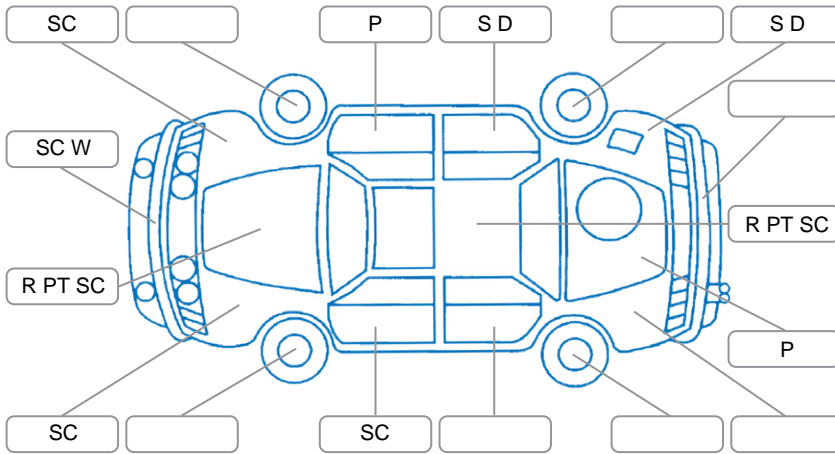

Report ID:	28,218,660	Version:	2
Created:	11 Jun 2026		

Make:	Nissan	Model:	Navara
Body Style:	Utility	Year:	2009
Rego No.:	HKF918	Rego Expiry:	19 Feb 2027
WoF Expiry:	24 Sep 2026	Odometer:	315,839 Kms
Good No.:	28218660	VIN:	VSKCVND40A0318171
Next Service:	314,000	Service History:	No

Key
 S = Scratch R = Rust C = Crack * = Decals W = Significant scuffs
 D = Dent PT = Paint defect P = Pin dent SC = Stone Chips

Note: some defects and blemishes may not be displayed in the diagram

Body Inspection Comments

Right mirror indicator damaged

Conditions During Body Inspection

Wet

Under Carriage and Under Bonnet Inspection Comments

Interior Comments

Seats:	Minor stains. Drivers seat torn
Carpets:	Average
Panels:	Average
Dashboard:	Average