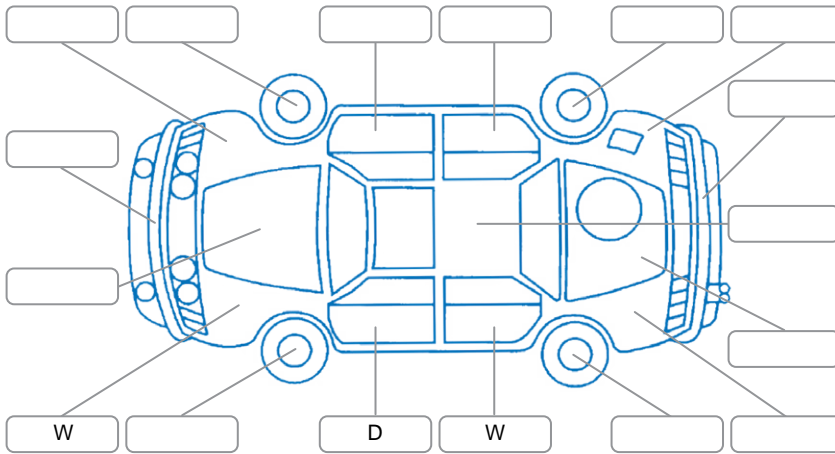

Report ID:	28,218,641	Version:	5
Created:	19 Jun 2026		

Make:	Toyota	Model:	Vanguard
Body Style:	SUV	Year:	2010
Rego No.:	JEF366	Rego Expiry:	30 Jun 2026
WoF Expiry:	30 Jun 2027	Odometer:	154,913 Kms
Good No.:	28218641	VIN:	7AT0H65BX15168638
Next Service:	164,953km	Service History:	No

Key
 S = Scratch R = Rust C = Crack * = Decals W = Significant scuffs
 D = Dent PT = Paint defect P = Pin dent SC = Stone Chips

Note: some defects and blemishes may not be displayed in the diagram

Body Inspection Comments