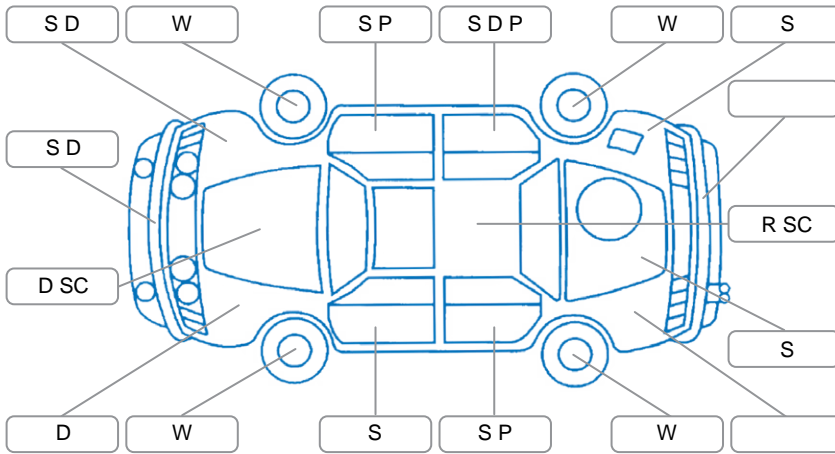

Report ID:	28,218,570	Version:	1
Created:	01 Jun 2026		

Make:	Toyota	Model:	Hiace
Body Style:	Van	Year:	2019
Rego No.:	MMZ864	Rego Expiry:	10 Sep 2026
WoF Expiry:	02 Oct 2026	Odometer:	188,984 Kms
Good No.:	28218570	VIN:	JTFTA3AP308005337
Next Service:	185000	Service History:	No

Key

S = Scratch R = Rust C = Crack * = Decals W = Significant scuffs
 D = Dent PT = Paint defect P = Pin dent SC = Stone Chips

Note: some defects and blemishes may not be displayed in the diagram

Body Inspection Comments

- Left rear taillight broken
- Dent left sill panel
- Dent right sill panel

Conditions During Body Inspection

Under Carriage and Under Bonnet Inspection Comments

Interior Comments

Seats:	Good
Carpets:	Good
Panels:	Good
Dashboard:	Good