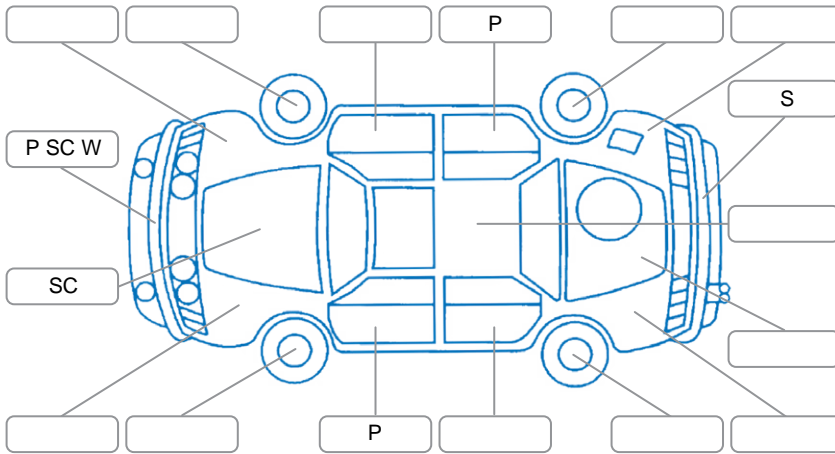

Report ID:	28,218,562	Version:	1
Created:	28 May 2026		

Make:	Tesla	Model:	Model Y
Body Style:	SUV	Year:	2023
Rego No.:	QHJ433	Rego Expiry:	04 Dec 2026
WoF Expiry:	04 Dec 2026	Odometer:	43,840 Kms
Good No.:	28218562	VIN:	LRWYHCFXPC205918
Next Service:	No Sticker	Service History:	Yes

Key
 S = Scratch R = Rust C = Crack * = Decals W = Significant scuffs
 D = Dent PT = Paint defect P = Pin dent SC = Stone Chips

Note: some defects and blemishes may not be displayed in the diagram

Body Inspection Comments