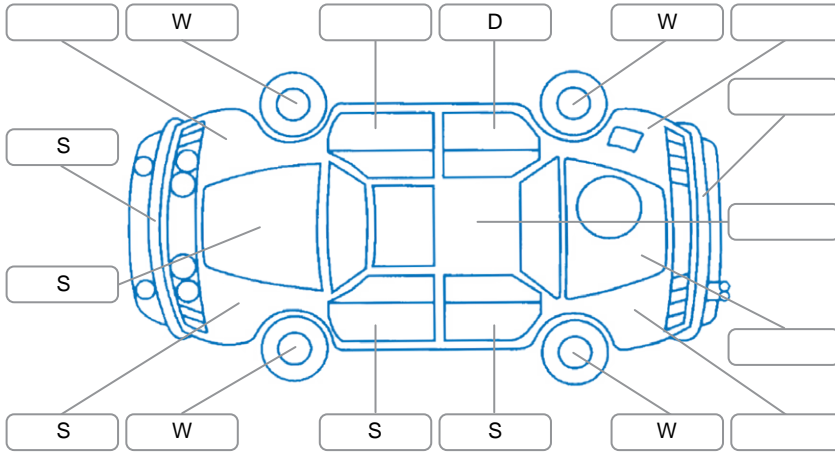

Report ID:	28,218,438	Version:	1
Created:	04 Jun 2026		

Make:	Hyundai	Model:	Santa FE
Body Style:	SUV	Year:	2023
Rego No.:	PWT80	Rego Expiry:	31 Oct 2026
WoF Expiry:	05 May 2027	Odometer:	82,848 Kms
Good No.:	28218438	VIN:	KMHS381HWPU457990
Next Service:	92,129 kms	Service History:	Yes

Key

S = Scratch R = Rust C = Crack * = Decals W = Significant scuffs
 D = Dent PT = Paint defect P = Pin dent SC = Stone Chips

Note: some defects and blemishes may not be displayed in the diagram

Body Inspection Comments