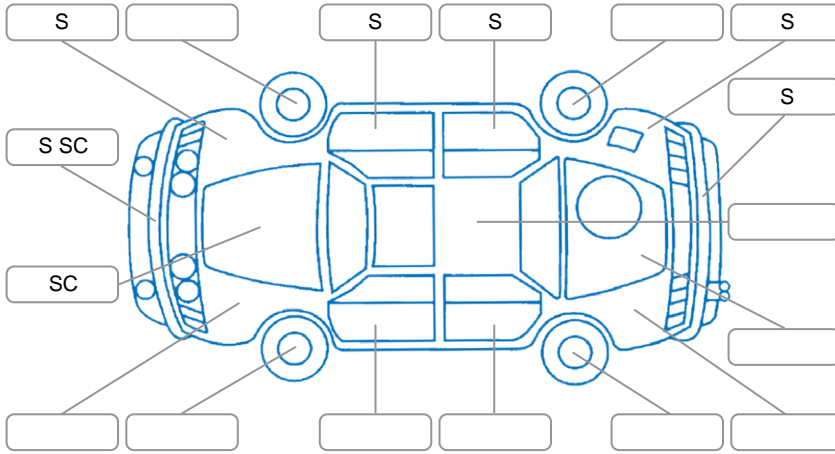

Report ID:	28,218,401	Version:	1
Created:	03 Jun 2026		

Make:	Hyundai	Model:	Santa FE
Body Style:	SUV	Year:	2021
Rego No.:	NKP911	Rego Expiry:	30 Jun 2026
WoF Expiry:	03 Apr 2027	Odometer:	220,295 Kms
Good No.:	28218401	VIN:	KMHS281HWMU366931
Next Service:	235000	Service History:	No

Key

S = Scratch R = Rust C = Crack * = Decals W = Significant scuffs
 D = Dent PT = Paint defect P = Pin dent SC = Stone Chips

Note: some defects and blemishes may not be displayed in the diagram

Body Inspection Comments

Conditions During Body Inspection: Dry

Under Carriage and Under Bonnet Inspection Comments

Interior Comments

Seats:	Good
Carpets:	Good
Panels:	Good
Dashboard:	Good

General Comments

Road Conditions During Test Drive	Dry
Engine Timing Mechanism	Timing Chain
Evidence of Cam Belt Replacement	<input type="checkbox"/> Yes <input type="checkbox"/> No Kms