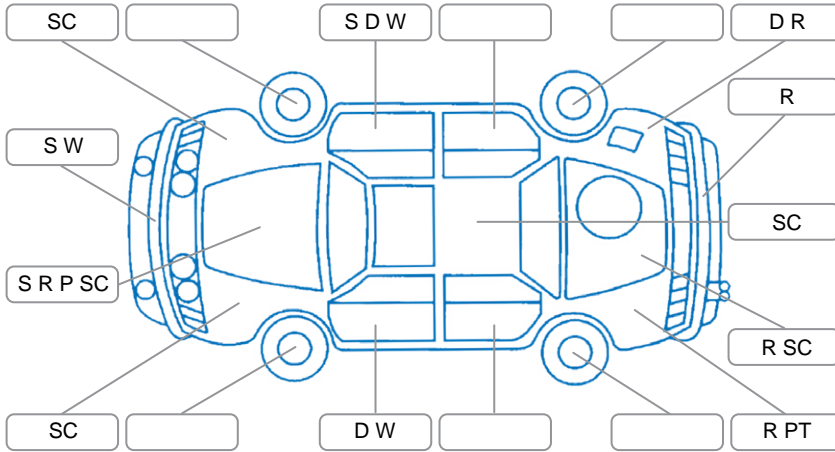

Report ID:	28,218,354	Version:	1
Created:	05 Jun 2026		

Make:		Model:	
Body Style:		Year:	
Rego No.:	PAC491	Rego Expiry:	15 Aug 2026
WoF Expiry:		Odometer:	279,484 Kms
Good No.:	28218354	VIN:	7AT0C100X22004327
Next Service:	282,000km	Service History:	No

Key

S = Scratch R = Rust C = Crack * = Decals W = Significant scuffs
 D = Dent PT = Paint defect P = Pin dent SC = Stone Chips

Note: some defects and blemishes may not be displayed in the diagram

Body Inspection Comments

Windscreen stone chips
 Ac mode selector damaged

Conditions During Body Inspection

Dry

Under Carriage and Under Bonnet Inspection Comments

Underbody surface rust
 Rear wheel drive

Interior Comments

Seats:	Good
Carpets:	Average
Panels:	Good
Dashboard:	Good