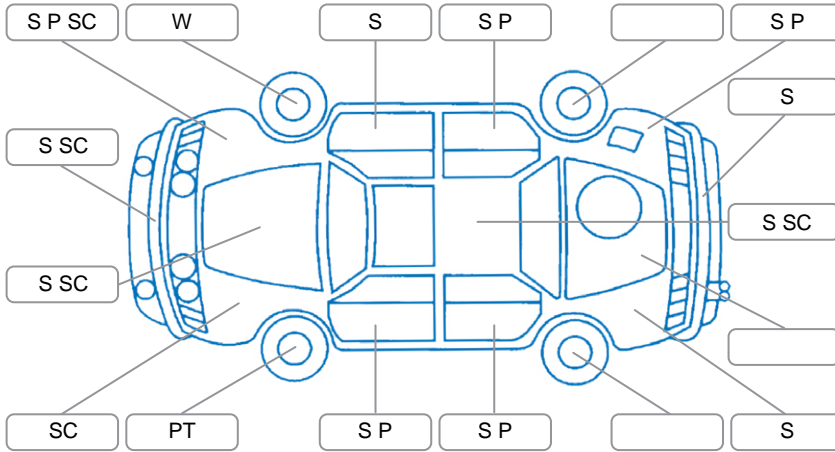

Report ID:	28,218,279	Version:	1
Created:	05 Jun 2026		

Make:	Nissan	Model:	Pathfinder
Body Style:	SUV	Year:	2014
Rego No.:	HHY506	Rego Expiry:	29 Jul 2026
WoF Expiry:	22 May 2027	Odometer:	238,223 Kms
Good No.:	28218279	VIN:	5N1AR2MM8EC604920
Next Service:	242300	Service History:	No

Key

S = Scratch R = Rust C = Crack * = Decals W = Significant scuffs
 D = Dent PT = Paint defect P = Pin dent SC = Stone Chips

Note: some defects and blemishes may not be displayed in the diagram

Body Inspection Comments

Windscreen chip, drivers step plate worn

Conditions During Body Inspection

Dry

Under Carriage and Under Bonnet Inspection Comments

Engine oil leaks

Interior Comments

Seats: drivers seat worn down to metal

Carpets: Good

Panels: Good

Dashboard: Good

General Comments

Drive belt noise

Road Conditions During Test Drive

Dry

Engine Timing Mechanism

Timing Chain