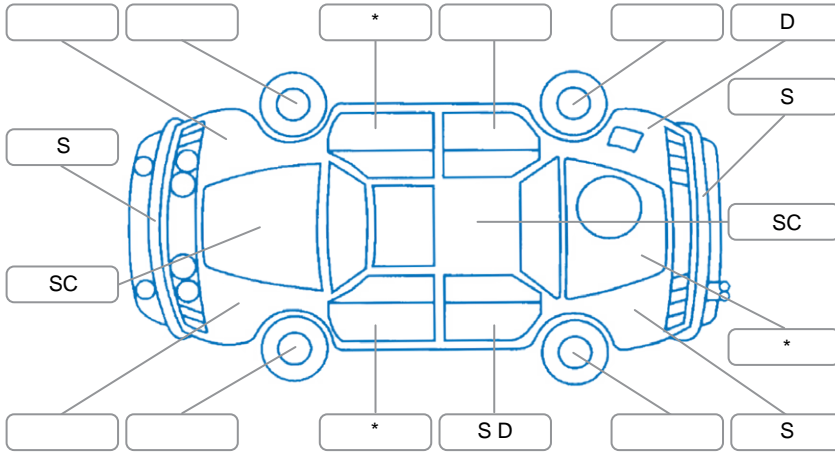

Report ID:	28,218,246	Version:	5
Created:	24 Jun 2026		

Make:	Mitsubishi	Model:	Triton
Body Style:	Utility	Year:	2020
Rego No.:	MUP675	Rego Expiry:	14 May 2027
WoF Expiry:	08 Jul 2027	Odometer:	154,910 Kms
Good No.:	28218246	VIN:	MMAJLKK10LH006406
Next Service:	163000	Service History:	Yes

Key

S = Scratch R = Rust C = Crack * = Decals W = Significant scuffs
 D = Dent PT = Paint defect P = Pin dent SC = Stone Chips

Note: some defects and blemishes may not be displayed in the diagram

Body Inspection Comments

Windscreen stone chip.

Conditions During Body Inspection

Under Carriage and Under Bonnet Inspection Comments

Interior Comments

Seats:	Good
Carpets:	Good
Panels:	Good
Dashboard:	Good

General Comments

Canopy has not been tested for weather tightness.