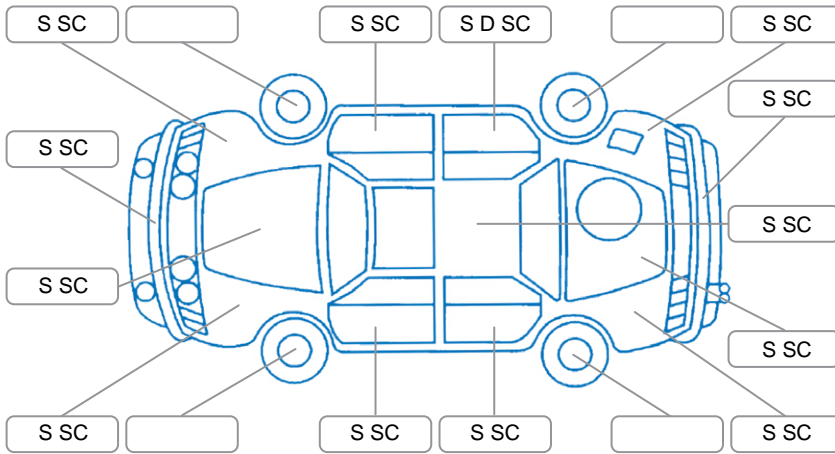

Report ID:	28,218,233	Version:	2
Created:	08 Jun 2026		

Make:	Toyota	Model:	Funcargo
Body Style:	Wagon	Year:	2005
Rego No.:	KEZ102	Rego Expiry:	17 Nov 2026
WoF Expiry:	19 Jun 2027	Odometer:	151,462 Kms
Good No.:	28218233	VIN:	7AT0H63GX16378001
Next Service:	due	Service History:	No

### Key

S = Scratch    R = Rust    C = Crack    \* = Decals    W = Significant scuffs  
 D = Dent    PT = Paint defect    P = Pin dent    SC = Stone Chips

Note: some defects and blemishes may not be displayed in the diagram