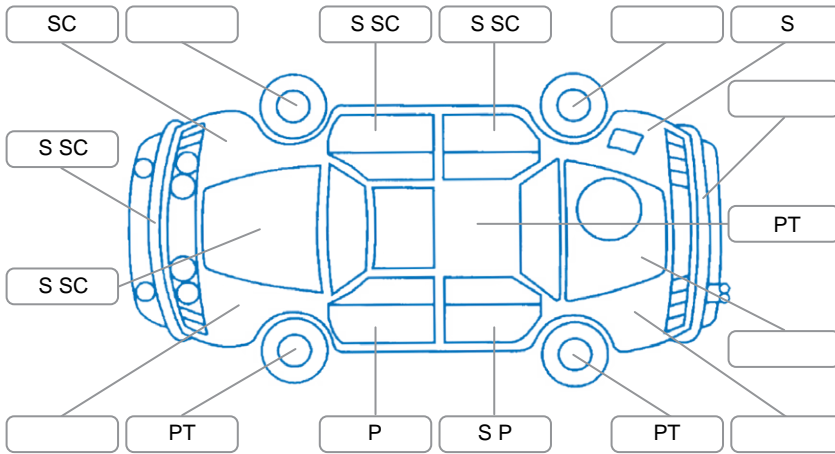

Key
 S = Scratch R = Rust C = Crack * = Decals W = Significant scuffs
 D = Dent PT = Paint defect P = Pin dent SC = Stone Chips

Note: some defects and blemishes may not be displayed in the diagram

Body Inspection Comments

Conditions During Body Inspection: Dry

Under Carriage and Under Bonnet Inspection Comments

All-wheel drive

Interior Comments

Seats:	Average
Carpets:	Good
Panels:	Good
Dashboard:	Good

General Comments

Road Conditions During Test Drive	Dry		
Engine Timing Mechanism	Timing Chain		
Evidence of Cam Belt Replacement	<input type="checkbox"/> Yes	<input type="checkbox"/> No	Kms
Inspected by:	Ryan Scott		
Published by:	Ryan Stanley		
Inspection Date:	29 May 2026		