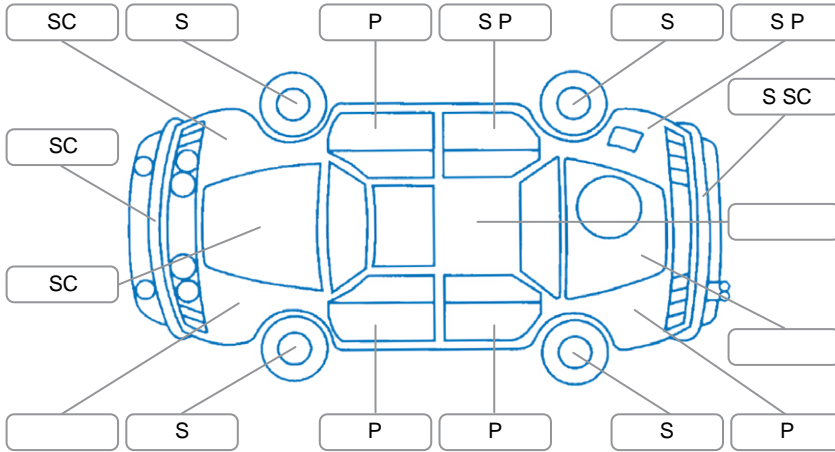

Key

S = Scratch R = Rust C = Crack * = Decals W = Significant scuffs
 D = Dent PT = Paint defect P = Pin dent SC = Stone Chips

Note: some defects and blemishes may not be displayed in the diagram

Body Inspection Comments

Conditions During Body Inspection: Dry

Under Carriage and Under Bonnet Inspection Comments

Interior Comments

Seats:	Good
Carpets:	Good
Panels:	Good
Dashboard:	cup holder trim damaged.

General Comments

Road Conditions During Test Drive	Dry
Engine Timing Mechanism	Timing Chain
Evidence of Cam Belt Replacement	<input type="checkbox"/> Yes <input type="checkbox"/> No Kms
Inspected by:	LukaAjitvan Woerden
Published by:	Harry Dodds
Inspection Date:	30 May 2026