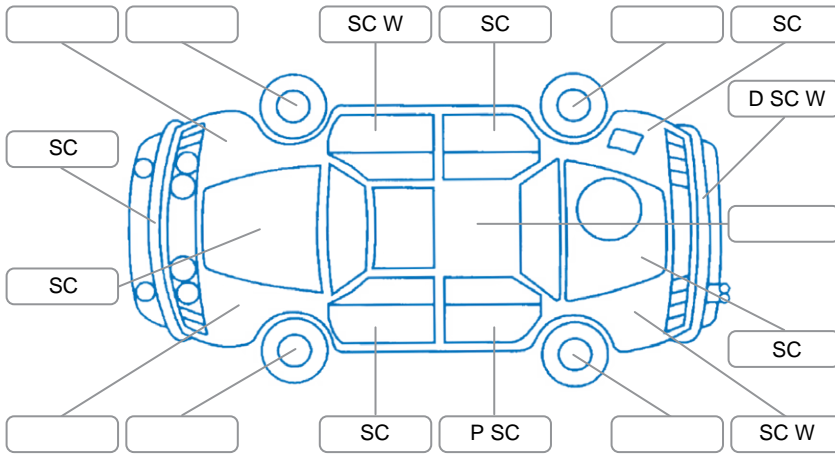

Report ID:	28,218,137	Version:	1
Created:	30 May 2026		

Make:	Toyota	Model:	Corolla
Body Style:	Wagon	Year:	2019
Rego No.:	QRA581	Rego Expiry:	19 Dec 2026
WoF Expiry:	20 Jun 2026	Odometer:	166,403 Kms
Good No.:	28218137	VIN:	7AT0H607X24205051
Next Service:	170438	Service History:	No

**Key**  
 S = Scratch    R = Rust    C = Crack    \* = Decals    W = Significant scuffs  
 D = Dent    PT = Paint defect    P = Pin dent    SC = Stone Chips

Note: some defects and blemishes may not be displayed in the diagram