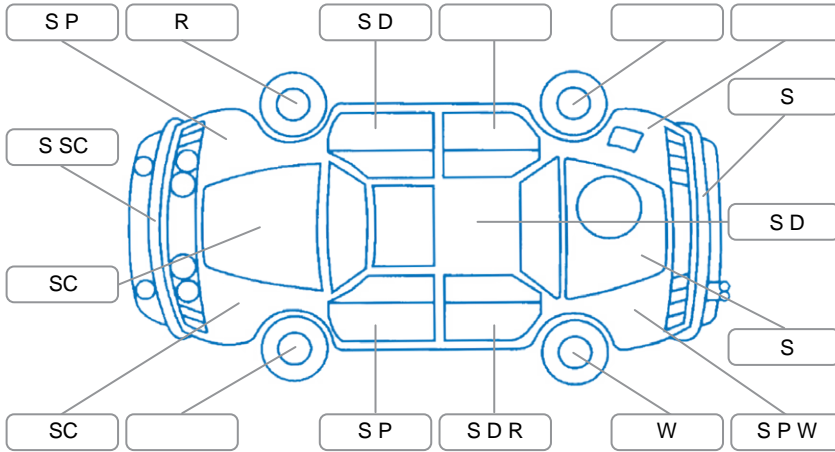

Report ID:	28,218,116	Version:	1
Created:	08 Jun 2026		

Make:	Toyota	Model:	Rav4
Body Style:	SUV	Year:	2007
Rego No.:	FGY168	Rego Expiry:	02 Apr 2027
WoF Expiry:	21 May 2027	Odometer:	192,284 Kms
Good No.:	28218116	VIN:	7AT0H61XX10009417
Next Service:	195000	Service History:	No

Key

S = Scratch R = Rust C = Crack * = Decals W = Significant scuffs
 D = Dent PT = Paint defect P = Pin dent SC = Stone Chips

Note: some defects and blemishes may not be displayed in the diagram

Body Inspection Comments

Star crack in screen left side,

Conditions During Body Inspection

Dry

Under Carriage and Under Bonnet Inspection Comments

Front shocks stiff, harsh riding

Interior Comments

Seats: drivers seat ripped under seat cover

Carpets: Good

Panels: Good

Dashboard: Good

General Comments

Steering knock

Road Conditions During Test Drive

Dry

Engine Timing Mechanism