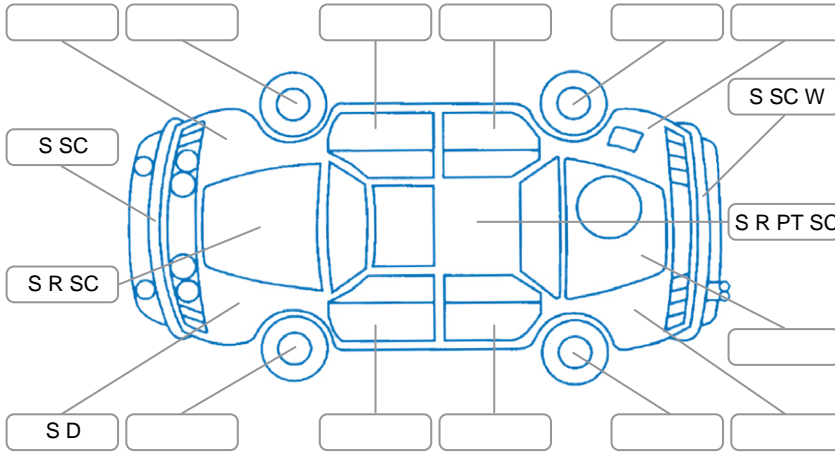

Report ID:	28,218,090	Version:	1
Created:	04 Jun 2026		

Make:	Toyota	Model:	Corolla
Body Style:	Wagon	Year:	2010
Rego No.:	FKK265	Rego Expiry:	29 Jan 2027
WoF Expiry:	03 Nov 2026	Odometer:	355,298 Kms
Good No.:	28218090	VIN:	JTDGT40E009141638
Next Service:		Service History:	No

**Key**

S = Scratch    R = Rust    C = Crack    \* = Decals    W = Significant scuffs  
 D = Dent    PT = Paint defect    P = Pin dent    SC = Stone Chips

Note: some defects and blemishes may not be displayed in the diagram

**Body Inspection Comments**

Spare wheel flat. Paintwork faded and clear coat coming off. Aerial missing. LHR lens broken.

Conditions During Body Inspection	Wet
-----------------------------------	-----