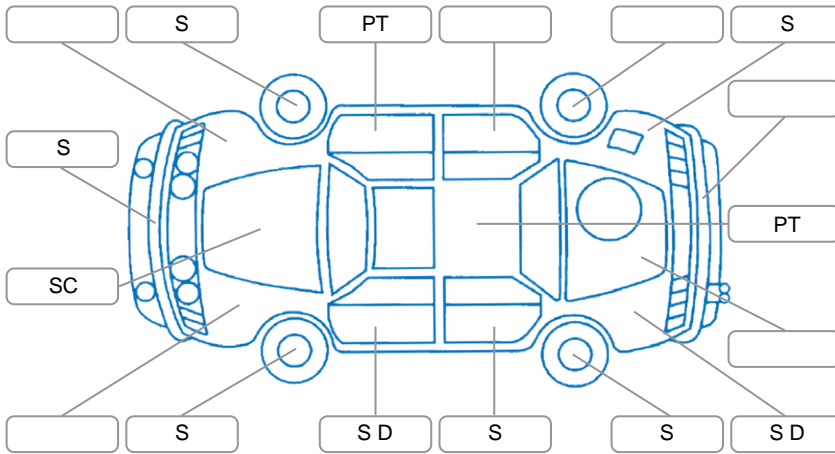

Report ID:	28,218,019	Version:	1
Created:	29 May 2026		

Make:	Toyota	Model:	Corolla
Body Style:	Hatchback	Year:	2013
Rego No.:	GYC606	Rego Expiry:	25 Sep 2026
WoF Expiry:	16 Aug 2026	Odometer:	66,559 Kms
Good No.:	28218019	VIN:	JTNKU3JE90J018642
Next Service:	81000	Service History:	Yes

Key
 S = Scratch R = Rust C = Crack * = Decals W = Significant scuffs
 D = Dent PT = Paint defect P = Pin dent SC = Stone Chips

Note: some defects and blemishes may not be displayed in the diagram

Body Inspection Comments

Spare tools missing,

Conditions During Body Inspection Wet

Under Carriage and Under Bonnet Inspection Comments

Interior Comments

Seats:	Good
Carpets:	Good
Panels:	Good
Dashboard:	Good

General Comments

Road Conditions During Test Drive	Dry		
Engine Timing Mechanism	Timing Chain		
Evidence of Cam Belt Replacement	<input type="checkbox"/> Yes	<input type="checkbox"/> No	Kms
Inspected by:	Curshey Accad		
Published by:	Curshey Accad		
Inspection Date:	29 May 2026		