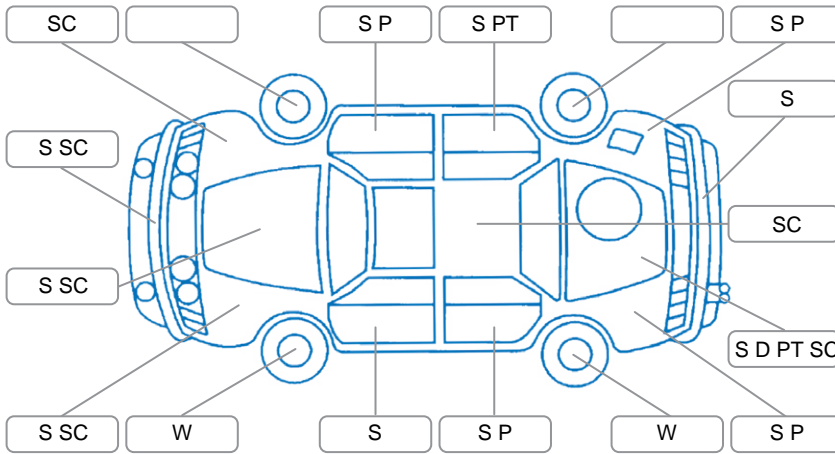

Report ID:	28,217,958	Version:	2
Created:	08 Jun 2026		

Make:	Holden	Model:	Crewman
Body Style:	Utility	Year:	2005
Rego No.:	CZP38	Rego Expiry:	09 Nov 2026
WoF Expiry:	15 Nov 2026	Odometer:	196,105 Kms
Good No.:	28217958	VIN:	6G1ZK34B85L473161
Next Service:	195000	Service History:	No

Key

S = Scratch R = Rust C = Crack * = Decals W = Significant scuffs
 D = Dent PT = Paint defect P = Pin dent SC = Stone Chips

Note: some defects and blemishes may not be displayed in the diagram

Body Inspection Comments

Headlights cloudy

Conditions During Body Inspection

Dry

Under Carriage and Under Bonnet Inspection Comments

Vacuum Hose to throttle body split
 Engine oil leaks

Interior Comments

Seats:	stained
Carpets:	Good
Panels:	Good
Dashboard:	glove box broken, steering wheel worn