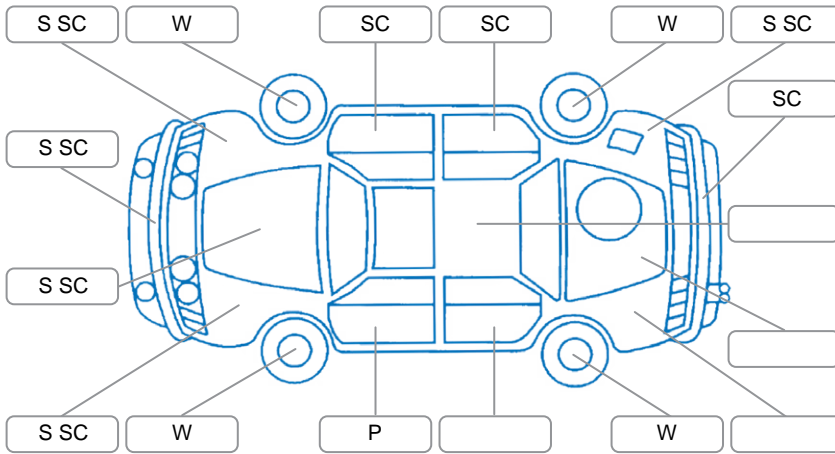

Report ID:	28,217,936	Version:	2
Created:	03 Jun 2026		

Make:	Mazda	Model:	Mazda3
Body Style:	Hatchback	Year:	2017
Rego No.:	KTJ411	Rego Expiry:	30 Nov 2026
WoF Expiry:	16 Jun 2027	Odometer:	118,801 Kms
Good No.:	28217936	VIN:	JM0BN543810103572
Next Service:	128782	Service History:	Yes

Key

S = Scratch R = Rust C = Crack * = Decals W = Significant scuffs
 D = Dent PT = Paint defect P = Pin dent SC = Stone Chips

Note: some defects and blemishes may not be displayed in the diagram

Body Inspection Comments

Front bumper misaligned/

Conditions During Body Inspection

Dry

Under Carriage and Under Bonnet Inspection Comments

2WD/

Interior Comments

Seats:	Average
Carpets:	Average
Panels:	Average
Dashboard:	Average

General Comments

Road Conditions During Test Drive

Dry

Engine Timing Mechanism

Timing Chain

Evidence of Cam Belt Replacement

Yes No

Kms

Inspected by: Bobby Zhong