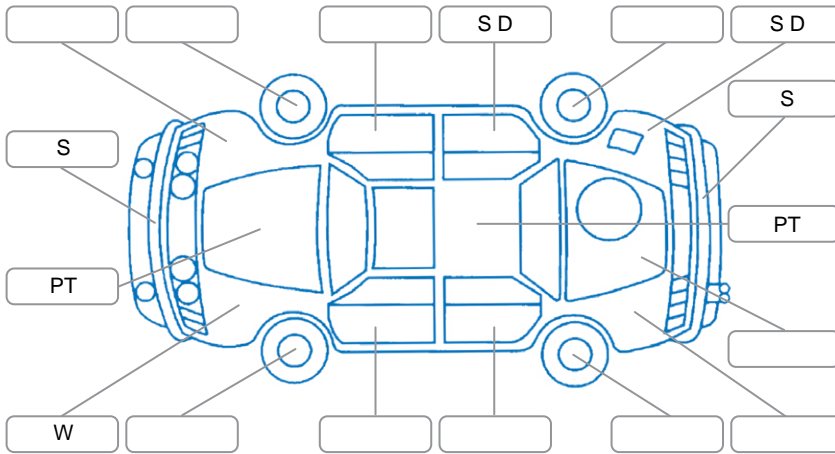

**Key**  
 S = Scratch    R = Rust    C = Crack    \* = Decals    W = Significant scuffs  
 D = Dent    PT = Paint defect    P = Pin dent    SC = Stone Chips

Note: some defects and blemishes may not be displayed in the diagram

### Body Inspection Comments

Front bumper left moulding poor fitting.

Conditions During Body Inspection    Dry