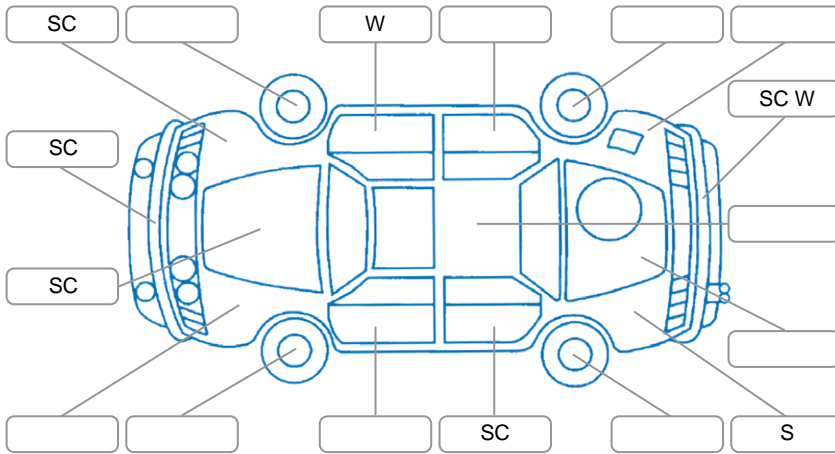

Key
 S = Scratch R = Rust C = Crack * = Decals W = Significant scuffs
 D = Dent PT = Paint defect P = Pin dent SC = Stone Chips

Note: some defects and blemishes may not be displayed in the diagram

Body Inspection Comments

Conditions During Body Inspection: Dry

Under Carriage and Under Bonnet Inspection Comments

Left side skirt damage

Interior Comments

Seats:	Good
Carpets:	Good
Panels:	Good
Dashboard:	Good

General Comments

Road Conditions During Test Drive	Dry	
Engine Timing Mechanism	Timing Chain	
Evidence of Cam Belt Replacement	<input type="checkbox"/> Yes <input type="checkbox"/> No	Kms
Inspected by:	Phillip Russel-Waimotu	
Published by:	Yvan Macairan	
Inspection Date:	03 Jun 2026	