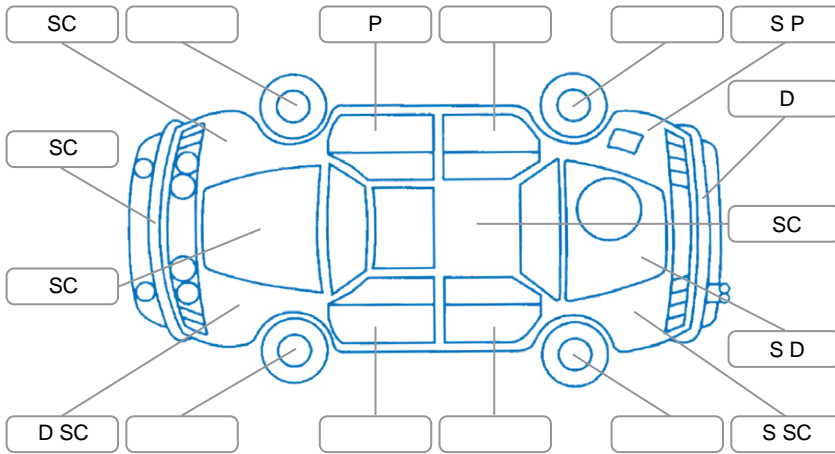

Report ID:	28,217,763	Version:	1
Created:	28 May 2026		

Make:	Mitsubishi	Model:	Triton
Body Style:	Utility	Year:	2012
Rego No.:	GJM493	Rego Expiry:	27 Sep 2026
WoF Expiry:	06 Feb 2027	Odometer:	413,850 Kms
Good No.:	28217763	VIN:	MMAJRKA40CD012275
Next Service:	415,500kms	Service History:	Yes

Key
 S = Scratch R = Rust C = Crack * = Decals W = Significant scuffs
 D = Dent PT = Paint defect P = Pin dent SC = Stone Chips

Note: some defects and blemishes may not be displayed in the diagram

Body Inspection Comments

Right tail light cracked.

Conditions During Body Inspection

Dry

Under Carriage and Under Bonnet Inspection Comments

Minor oil leaks.

Interior Comments

Seats:	Average
Carpets:	Holes on drivers side.
Panels:	Average
Dashboard:	Average