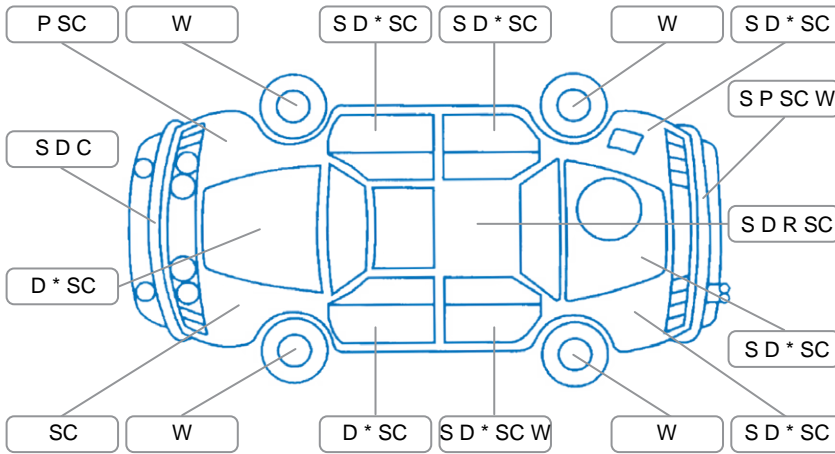

Make:	Nissan	Model:	Urvan
Body Style:	Van	Year:	2012
Rego No.:	GPS624	Rego Expiry:	26 Feb 2026
WoF Expiry:	09 Jun 2027	Odometer:	326,701 Kms
Good No.:	28217744	VIN:	JN1MG2E25Z0760691
Next Service:	337,000km	Service History:	No

Key
 S = Scratch R = Rust C = Crack * = Decals W = Significant scuffs
 D = Dent PT = Paint defect P = Pin dent SC = Stone Chips

Note: some defects and blemishes may not be displayed in the diagram

Body Inspection Comments

Conditions During Body Inspection: Wet

Under Carriage and Under Bonnet Inspection Comments

oil leaks

Interior Comments

Seats:	holes centre base pad
Carpets:	holes front right carpet
Panels:	Poor
Dashboard:	Average