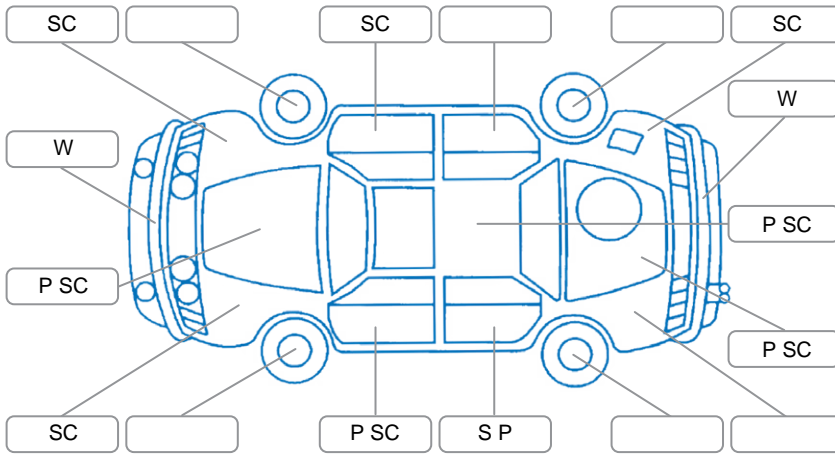

Report ID:	28,217,737	Version:	4
Created:	25 Jun 2026		

Make:	Nissan	Model:	Urvan
Body Style:	Van	Year:	2012
Rego No.:	GQN882	Rego Expiry:	04 Jun 2026
WoF Expiry:	17 Jun 2027	Odometer:	230,088 Kms
Good No.:	28217737	VIN:	JN1MG2E25Z0760712
Next Service:	240,000 kms	Service History:	No

Key
 S = Scratch R = Rust C = Crack * = Decals W = Significant scuffs
 D = Dent PT = Paint defect P = Pin dent SC = Stone Chips

Note: some defects and blemishes may not be displayed in the diagram

Body Inspection Comments

Chipped windscreen, in CVA.

Conditions During Body Inspection

Dry

Under Carriage and Under Bonnet Inspection Comments

Engine oil leaks.

Interior Comments

Seats:	Average
Carpets:	Holes on drivers side.
Panels:	Scratches and scuffs in cargo area.
Dashboard:	Steering wheel worn.