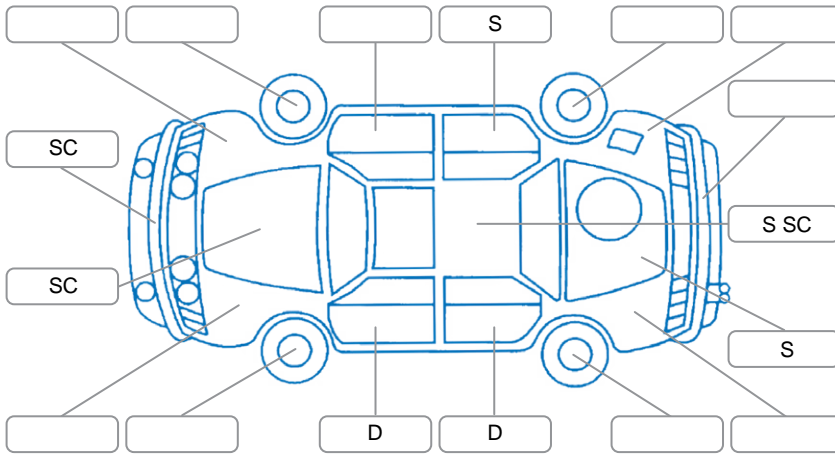

Report ID:	28,217,728	Version:	1
Created:	29 May 2026		

Make:	Toyota	Model:	Highlander
Body Style:	SUV	Year:	2022
Rego No.:	PFJ463	Rego Expiry:	18 Oct 2026
WoF Expiry:	13 Apr 2027	Odometer:	170,743 Kms
Good No.:	28217728	VIN:	5TDLB3CH40S072469
Next Service:	173000	Service History:	Yes

Key
 S = Scratch R = Rust C = Crack * = Decals W = Significant scuffs
 D = Dent PT = Paint defect P = Pin dent SC = Stone Chips

Note: some defects and blemishes may not be displayed in the diagram

Body Inspection Comments

Panels: Good

Dashboard: Good

General Comments

Road Conditions During Test Drive

Wet

Engine Timing Mechanism

Timing Chain

Evidence of Cam Belt Replacement Yes No Kms