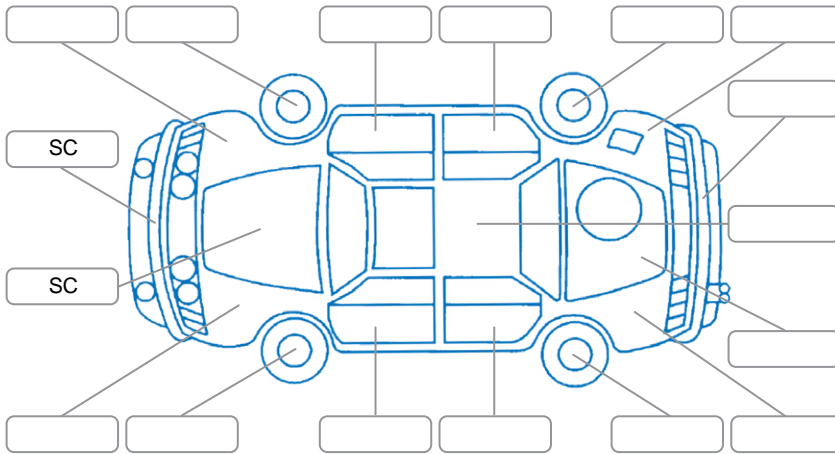

Report ID:	28,217,716	Version:	1
Created:	29 May 2026		

Make:	Jeep	Model:	Grand Cherokee
Body Style:	SUV	Year:	2019
Rego No.:	MFJ506	Rego Expiry:	23 Sep 2026
WoF Expiry:	29 Jul 2026	Odometer:	90,361 Kms
Good No.:	28217716	VIN:	1C4RJFGMXJC482007
Next Service:	97,000kms	Service History:	Yes

Key
 S = Scratch R = Rust C = Crack * = Decals W = Significant scuffs
 D = Dent PT = Paint defect P = Pin dent SC = Stone Chips

Note: some defects and blemishes may not be displayed in the diagram

Body Inspection Comments

Conditions During Body Inspection: Dry

Under Carriage and Under Bonnet Inspection Comments

Interior Comments

Seats:	Good
Carpets:	Good
Panels:	Good
Dashboard:	Good

General Comments

Road Conditions During Test Drive	Dry	
Engine Timing Mechanism	Timing Chain	
Evidence of Cam Belt Replacement	<input type="checkbox"/> Yes <input type="checkbox"/> No	Kms
Inspected by:	LukaAjitvan Woerden	
Published by:	LukaAjitvan Woerden	
Inspection Date:	29 May 2026	