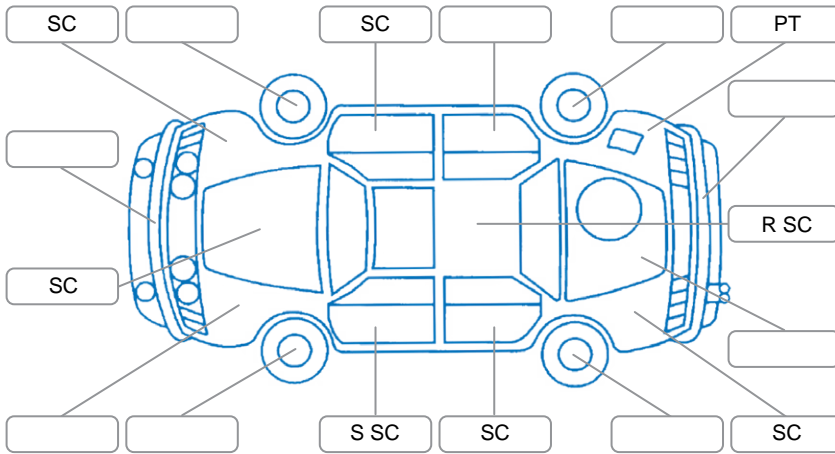

Report ID:	28,217,621	Version:	2
Created:	17 Jun 2026		

Make:	Ford	Model:	Ranger
Body Style:	Utility	Year:	2022
Rego No.:	PLL599	Rego Expiry:	14 Sep 2026
WoF Expiry:	15 Sep 2026	Odometer:	80,979 Kms
Good No.:	28217621	VIN:	MPBCMFE60NX413634
Next Service:	89,868 Kms	Service History:	Yes

Key

S = Scratch R = Rust C = Crack * = Decals W = Significant scuffs
 D = Dent PT = Paint defect P = Pin dent SC = Stone Chips

Note: some defects and blemishes may not be displayed in the diagram

Body Inspection Comments

Conditions During Body Inspection: Dry

Under Carriage and Under Bonnet Inspection Comments

Interior Comments

Seats:	Good
Carpets:	Good
Panels:	Good
Dashboard:	Good

General Comments

Road Conditions During Test Drive	Dry
Engine Timing Mechanism	Timing Chain
Evidence of Cam Belt Replacement	<input type="checkbox"/> Yes <input type="checkbox"/> No Kms