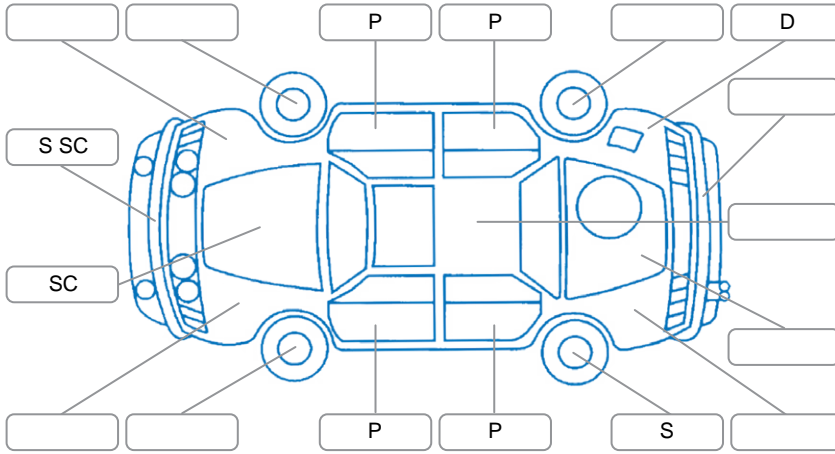

Key

S = Scratch R = Rust C = Crack * = Decals W = Significant scuffs
 D = Dent PT = Paint defect P = Pin dent SC = Stone Chips

Note: some defects and blemishes may not be displayed in the diagram

Body Inspection Comments

Conditions During Body Inspection: Dry

Under Carriage and Under Bonnet Inspection Comments

Minor oil leaks.

Interior Comments

Seats:	Good
Carpets:	Good
Panels:	Good
Dashboard:	Good

General Comments

Bogs down when driving