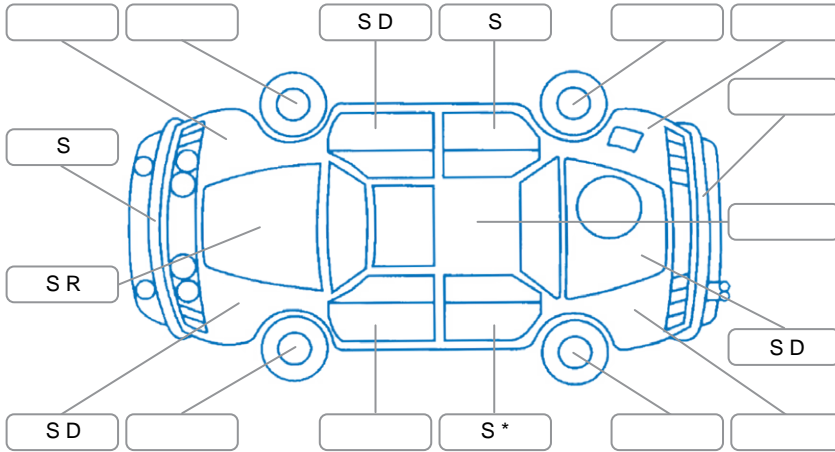

Report ID:	28,217,569	Version:	2
Created:	03 Jun 2026		

Make:	Ford	Model:	Ranger
Body Style:	Utility	Year:	2019
Rego No.:	MCY910	Rego Expiry:	22 Apr 2027
WoF Expiry:	01 Jun 2027	Odometer:	298,323 Kms
Good No.:	28217569	VIN:	MPBUMFF50JX181705
Next Service:	311000	Service History:	Yes

Key

S = Scratch R = Rust C = Crack * = Decals W = Significant scuffs
 D = Dent PT = Paint defect P = Pin dent SC = Stone Chips

Note: some defects and blemishes may not be displayed in the diagram

Body Inspection Comments

Conditions During Body Inspection: Dry

Under Carriage and Under Bonnet Inspection Comments

Front bar support rust - passed fresh VTNZ WOF.

Interior Comments

Seats:	driver seat torn,
Carpets:	Average
Panels:	Average
Dashboard:	Average