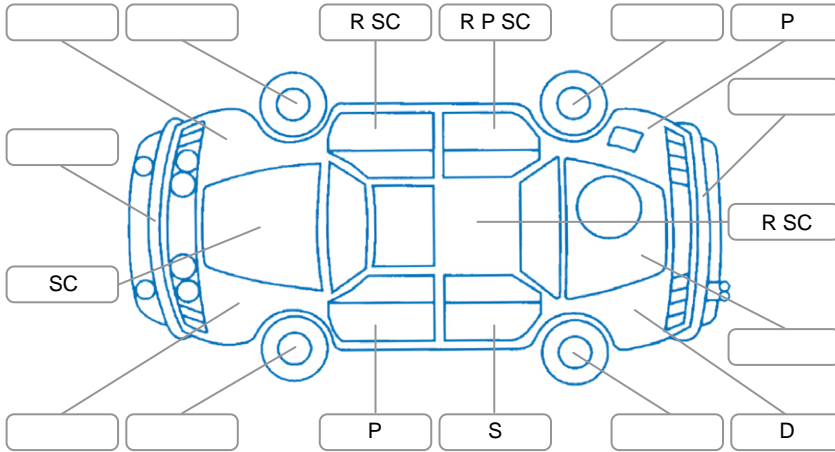

Report ID:	28,217,548	Version:	1
Created:	29 May 2026		

Make:	Mitsubishi	Model:	Pajero Sport
Body Style:	SUV	Year:	2021
Rego No.:	NMA30	Rego Expiry:	12 May 2026
WoF Expiry:	13 May 2027	Odometer:	58,314 Kms
Good No.:	28217548	VIN:	MMAGUKS10MH003395
Next Service:	68000	Service History:	Yes

Key

S = Scratch R = Rust C = Crack * = Decals W = Significant scuffs
 D = Dent PT = Paint defect P = Pin dent SC = Stone Chips

Note: some defects and blemishes may not be displayed in the diagram

Body Inspection Comments

Conditions During Body Inspection: Dry

Under Carriage and Under Bonnet Inspection Comments

Subframe surface rust

Interior Comments

Seats:	Good
Carpets:	Good
Panels:	Good
Dashboard:	Good

General Comments

Road Conditions During Test Drive	Dry		
Engine Timing Mechanism	Timing Chain		
Evidence of Cam Belt Replacement	<input type="checkbox"/> Yes	<input type="checkbox"/> No	Kms
Inspected by:	Sione Mae		
Published by:	Sione Mae		
Inspection Date:	29 May 2026		