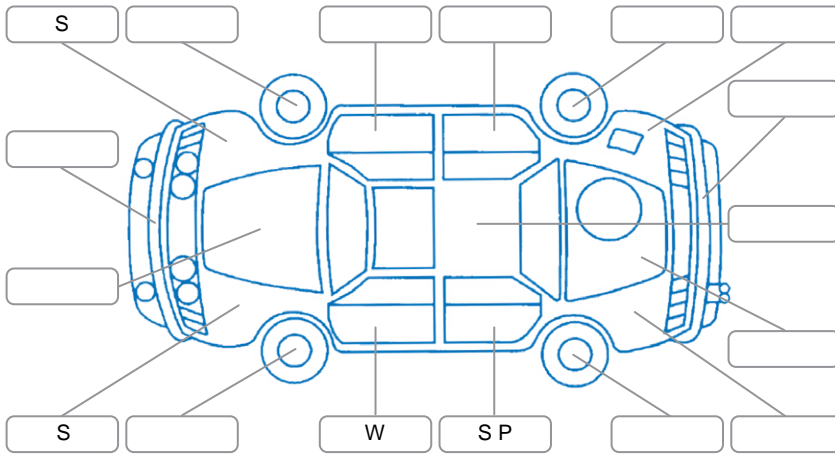

Report ID:	28,217,498	Version:	2
Created:	05 Jun 2026		

Make:	Toyota	Model:	Rav4
Body Style:	SUV	Year:	2021
Rego No.:	NYY369	Rego Expiry:	19 Jun 2026
WoF Expiry:	10 Dec 2026	Odometer:	58,542 Kms
Good No.:	28217498	VIN:	JTMRW3FV00D560071
Next Service:	67,000Kms	Service History:	Yes

Key
 S = Scratch R = Rust C = Crack * = Decals W = Significant scuffs
 D = Dent PT = Paint defect P = Pin dent SC = Stone Chips

Note: some defects and blemishes may not be displayed in the diagram

Body Inspection Comments

Conditions During Body Inspection: Wet Dry

Under Carriage and Under Bonnet Inspection Comments

Interior Comments

Seats:	Good
Carpets:	Good
Panels:	Good
Dashboard:	Good

General Comments

Road Conditions During Test Drive	Dry		
Engine Timing Mechanism	Timing Chain		
Evidence of Cam Belt Replacement	<input type="checkbox"/> Yes	<input type="checkbox"/> No	Kms
Inspected by:	Sione Mae		
Published by:	Bruce Screaton		
Inspection Date:	30 May 2026		