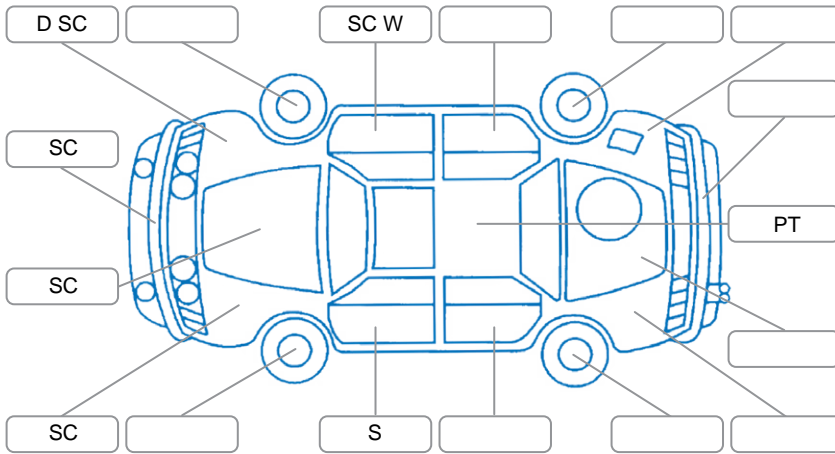

Report ID:	28,217,451	Version:	1
Created:	29 May 2026		

Make:	Mazda	Model:	Bt-50
Body Style:	Utility	Year:	2019
Rego No.:	MDE782	Rego Expiry:	08 Nov 2026
WoF Expiry:	26 May 2027	Odometer:	256,101 Kms
Good No.:	28217451	VIN:	MMOUR0YG100879926
Next Service:	10/12/26 250692km	Service History:	Yes

Key

S = Scratch R = Rust C = Crack * = Decals W = Significant scuffs
 D = Dent PT = Paint defect P = Pin dent SC = Stone Chips

Note: some defects and blemishes may not be displayed in the diagram

Body Inspection Comments

Conditions During Body Inspection	Dry
-----------------------------------	-----

Under Carriage and Under Bonnet Inspection Comments

Surface corrosion underneath vehicle.

Interior Comments

Seats:	Poor
Carpets:	Average
Panels:	Average
Dashboard:	Good

General Comments

Vehicle drove ok.
 Drivers seat completely worn and collapsed on the side and missing side plastic panel.
 Service due.

Road Conditions During Test Drive	Dry
Engine Timing Mechanism	Timing Chain
Evidence of Cam Belt Replacement	<input type="checkbox"/> Yes <input type="checkbox"/> No Kms
Inspected by:	Aaron Johnson
Published by:	Aaron Johnson
Inspection Date:	29 May 2026