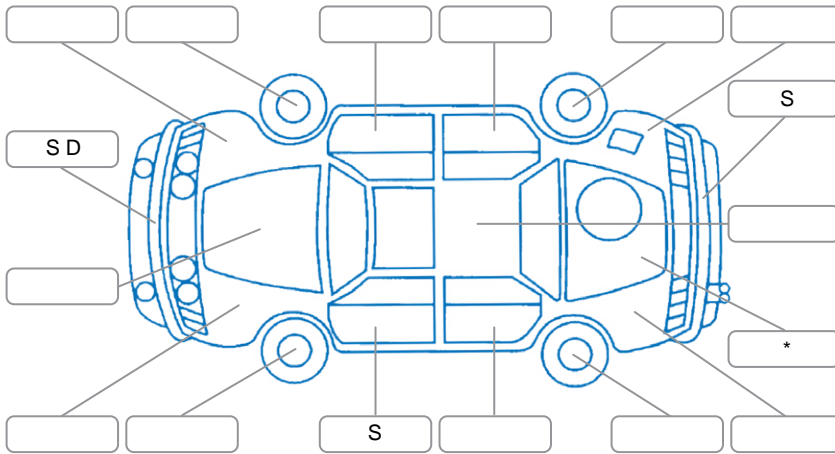

Report ID:	28,217,229	Version:	3
Created:	12 Jun 2026		

Make:	Mitsubishi	Model:	Triton
Body Style:	Utility	Year:	2021
Rego No.:	NMK431	Rego Expiry:	24 Jun 2026
WoF Expiry:	20 Sep 2026	Odometer:	82,431 Kms
Good No.:	28217229	VIN:	MMAJLKK10MH012856
Next Service:	89,000 kms	Service History:	Yes

Key
 S = Scratch R = Rust C = Crack * = Decals W = Significant scuffs
 D = Dent PT = Paint defect P = Pin dent SC = Stone Chips

Note: some defects and blemishes may not be displayed in the diagram

Body Inspection Comments