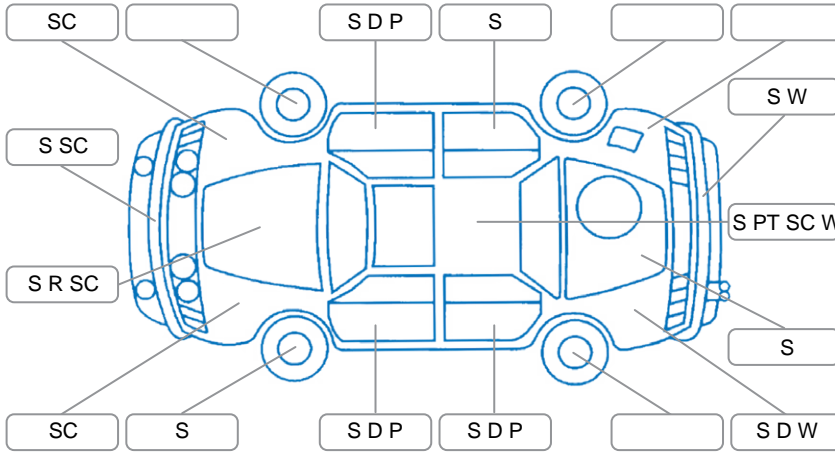

Report ID:	28,217,175	Version:	1
Created:	12 Jun 2026		

Make:	Suzuki	Model:	SX4
Body Style:	Hatchback	Year:	2011
Rego No.:	GBK125	Rego Expiry:	31 Jul 2026
WoF Expiry:	26 Aug 2026	Odometer:	179,509 Kms
Good No.:	28217175	VIN:	JSAGYB51S00302577
Next Service:	182,888kms	Service History:	Yes

Key

S = Scratch R = Rust C = Crack * = Decals W = Significant scuffs
 D = Dent PT = Paint defect P = Pin dent SC = Stone Chips

Note: some defects and blemishes may not be displayed in the diagram

Body Inspection Comments