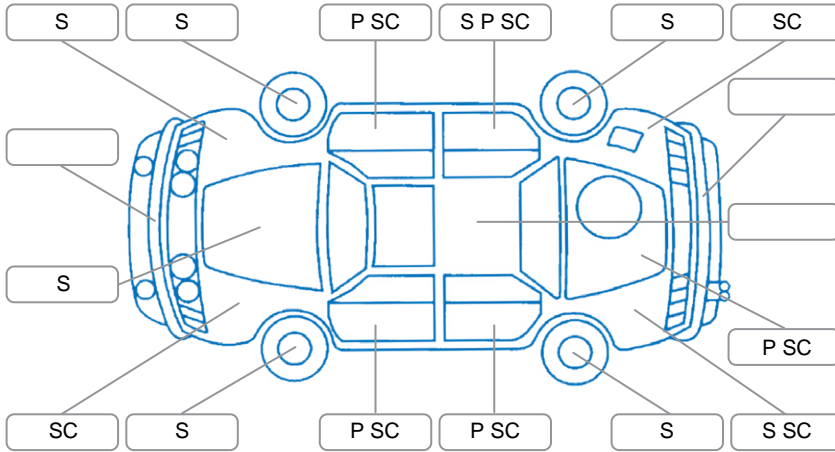

Key

S = Scratch R = Rust C = Crack * = Decals W = Significant scuffs
 D = Dent PT = Paint defect P = Pin dent SC = Stone Chips

Note: some defects and blemishes may not be displayed in the diagram

Body Inspection Comments

LH side mirror indicator repeater scuffed.

Conditions During Body Inspection

Under Carriage and Under Bonnet Inspection Comments

Interior Comments

Seats:	Good
Carpets:	Good
Panels:	Average.
Dashboard:	Good