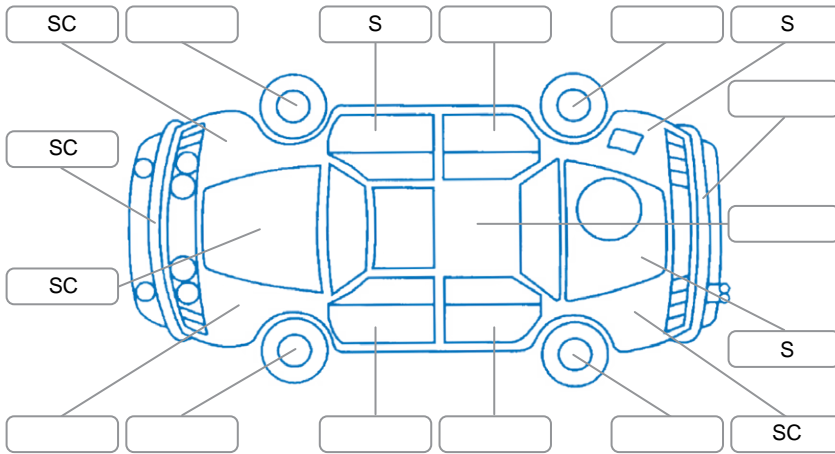

Report ID:	28,217,147	Version:	1
Created:	29 May 2026		

Make:	Ford	Model:	Ranger
Body Style:	Utility	Year:	2023
Rego No.:	PYM667	Rego Expiry:	09 Aug 2026
WoF Expiry:	23 Feb 2027	Odometer:	168,988 Kms
Good No.:	28217147	VIN:	MNACMFF60NW257527
Next Service:	169000	Service History:	Yes

Key
 S = Scratch R = Rust C = Crack * = Decals W = Significant scuffs
 D = Dent PT = Paint defect P = Pin dent SC = Stone Chips

Note: some defects and blemishes may not be displayed in the diagram

Body Inspection Comments

Conditions During Body Inspection: Dry

Under Carriage and Under Bonnet Inspection Comments

Interior Comments

Seats:	Average
Carpets:	Average
Panels:	Average
Dashboard:	Average

General Comments

Road Conditions During Test Drive	Dry		
Engine Timing Mechanism	Timing Chain		
Evidence of Cam Belt Replacement	<input type="checkbox"/> Yes	<input type="checkbox"/> No	Kms
Inspected by:	Kris Milne		
Published by:	Kris Milne		
Inspection Date:	29 May 2026		